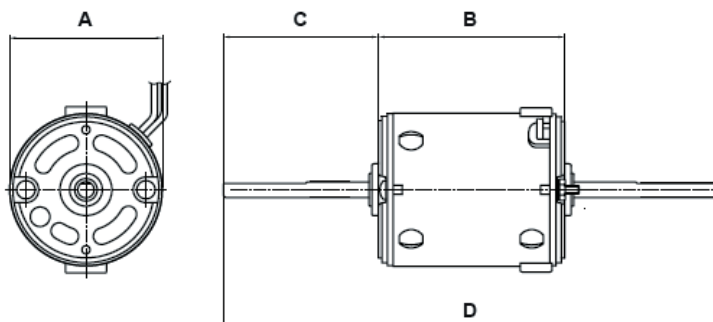

BLOWER MOTORS

(mm)

Part No.	A	B	C	D	Shaft (ØxL)	Shaft Design	Voltage	Rotation
BM-4301	74.4	90.7	75.44	241.5	7.94X241.5	Double	12	CW
BM-4302	74.4	90.7	75.7	241.5	7.94X240	Double	12	CW
BM-4303	74.4	90.7	87.1	266.4	7.94X260	Double	12	Reversible
BM-4304	74.4	108.7	88.6	286	7.94X286	Double	12	CW
BM-4305	74.4	102.2	68.9	242	8.0X242	Double	12	CW
BM-4401	74.4	90.7	87.9	266.4	7.94X266.4	Double	24	Reversible
BM-4402	74.4	90.7	75.4	241.5	7.94X241.5	Double	24	CW
BM-4403	74.4	90.7	75.4	241.5	7.94X241.5	Double	24	CW
BM-4404	74.4	90.7	72.8	241.5	7.94X240	Double	24	CW
BM-4405	74.4	90.7	88.5	266.4	7.94X240	Double	24	Reversible
BM-4406	74.4	108.7	87	286	7.94X285	Double	24	CW
BM-4407	74.4	122.2	89.4	300	7.94X300	Double	24	CW
BM-4408	74.4	102.2	69.9	242	8.0X242	Double	24	CW

Part No.	No Load Speed	No Load Current	Torque Load	Load Speed	Load Current
BM-4301	6.43	3.6	70	4000	27.4
BM-4302	6755	5	70	4650	28
BM-4303	5096	2.5	60	3700	19.5
BM-4304	4490	3.6	107	3150	27.5
BM-4305	5080	6.5	65	4017	22.3
BM-4401	4854	1.6	50	3700	9.5
BM-4402	6348	2.2	70	4650	15
BM-4403	6076	2	70	4000	13.7
BM-4404	6172	1.8	60	4560	11.4
BM-4405	5080	1.4	60	3596	10.1
BM-4406	5017	1.7	60	4156	9.3
BM-4408	5504	1.8	70	3844	11.2

Unipoint	FASCO #
BM-4302	2809-530-078
BM-4407	2809-560-001