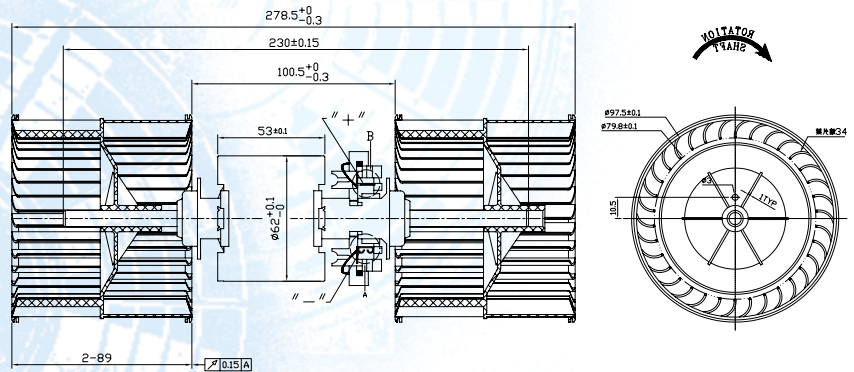

# BLOWER MOTORS

BLOWER MOTORS

(mm)

Part No.	A	B	C	Shaft (ØxL)	Shaft Design	Voltage	Rotation
BM-4101	74.4	90.7	45.97	7.94X138.7	Single	12	Reversible
BM-4102	74.4	102.2	40.2	7.94X147	Single	12	Reversible
BM-4103	74.4	114.2	37.3	7.94X152	Single	12	Reversible
BM-4104	74.4	90.7	78.2	7.94X171	Single	12	CW
BM-4201	74.4	90.7	45.97	7.94X138.7	Single	24	Reversible
BM-4202	74.4	102.2	42.4	7.94X146.6	Single	24	Reversible
BM-4203	74.4	114.2	50.8	7.94X147	Single	24	CW
BM-4204A	74.4	114.2	25.2	7.94X147	Single	24	CCW
BM-4205	74.4	114.2	37.5	7.94X152	Single	24	Reversible
BM-4206A	74.4	102.2	50.8	7.94X157	Single	24	CCW
BM-4207A	74.4	122.2	38.1	7.94X162.4	Single	24	CCW
BM-4208A	74.4	122.2	37.3	7.94X162	Single	24	CCW