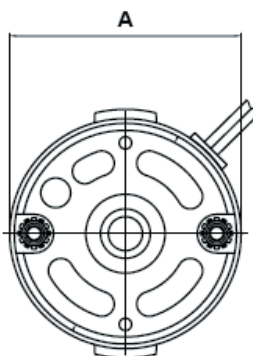

# BLOWER MOTORS

BLOWER MOTORS

(mm)

Part No.	A	B	C	Shaft (ØxL)	Shaft Design	Voltage	Rotation
BM-4101	74.4	90.7	45.97	7.94X138.7	Single	12	Reversible
BM-4102	74.4	102.2	40.2	7.94X147	Single	12	Reversible
BM-4103	74.4	114.2	37.3	7.94X152	Single	12	Reversible
BM-4104	74.4	90.7	78.2	7.94X171	Single	12	CW
BM-4201	74.4	90.7	45.97	7.94X138.7	Single	24	Reversible
BM-4202	74.4	102.2	42.4	7.94X146.6	Single	24	Reversible
BM-4203	74.4	114.2	50.8	7.94X147	Single	24	CW
BM-4204A	74.4	114.2	25.2	7.94X147	Single	24	CCW
BM-4205	74.4	114.2	37.5	7.94X152	Single	24	Reversible
BM-4206A	74.4	102.2	50.8	7.94X157	Single	24	CCW
BM-4207A	74.4	122.2	38.1	7.94X162.4	Single	24	CCW
BM-4208A	74.4	122.2	37.3	7.94X162	Single	24	CCW