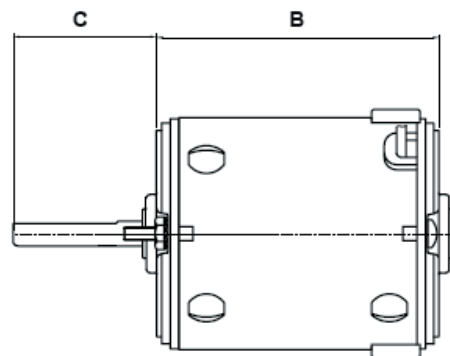

# BLOWER MOTORS

BLOWER MOTORS

(mm)

Part No.	A	B	C	Shaft (ØxL)	Shaft Design	Voltage	Rotation
BM-4101	74.4	90.7	45.97	7.94X138.7	Single	12	Reversible
BM-4102	74.4	102.2	40.2	7.94X147	Single	12	Reversible
BM-4103	74.4	114.2	37.3	7.94X152	Single	12	Reversible
BM-4104	74.4	90.7	78.2	7.94X171	Single	12	CW
BM-4201	74.4	90.7	45.97	7.94X138.7	Single	24	Reversible
BM-4202	74.4	102.2	42.4	7.94X146.6	Single	24	Reversible
BM-4203	74.4	114.2	50.8	7.94X147	Single	24	CW
BM-4204A	74.4	114.2	25.2	7.94X147	Single	24	CCW
BM-4205	74.4	114.2	37.5	7.94X152	Single	24	Reversible
BM-4206A	74.4	102.2	50.8	7.94X157	Single	24	CCW
BM-4207A	74.4	122.2	38.1	7.94X162.4	Single	24	CCW
BM-4208A	74.4	122.2	37.3	7.94X162	Single	24	CCW